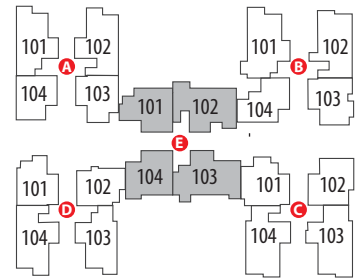

D-101, 2 BHK, 1215 Sft, EAST Facing

D-102, 2 BHK, 1160 Sft, WEST Facing

C-104, 3 BHK, 1700 Sft, EAST Facing

C-103, 3 BHK, 1705 Sft, WEST Facing

D-104, 3 BHK, 1580 Sft, EAST Facing

D-103, 3 BHK, 1445 Sft, WEST Facing

FLOOR PLANS BLOCK-D (KAVERI)

FLOOR PLANS BLOCK-E (GODHAVARI)

E-101, 2 BHK, 1335 Sft, EAST Facing

E-102, 3 BHK, 1715 Sft, WEST Facing

ISOMETRIC VIEWS BLOCK-A (NARMADHA)

A-101, 3 BHK, 1490 Sft, EAST Facing

A-102, 3 BHK, 1530 Sft, WEST Facing

E-104, Type:2 BHK, 1375 Sft, NORTH Facing

E-103, 3 BHK, 1765 Sft, NORTH Facing

A-104, 2 BHK, 1140 Sft, EAST Facing

A-103, 2 BHK, 1175 Sft, WEST Facing

ISOMETRIC VIEWS BLOCK-E (GODHAVARI)

E-101, 2 BHK, 1335 Sft, EAST Facing

E-102, 3 BHK, 1715 Sft, WEST Facing

E-104, Type:2 BHK, 1375 Sft, NORTH Facing

E-103, 3 BHK, 1765 Sft, NORTH Facing

Life is that much more enjoyable