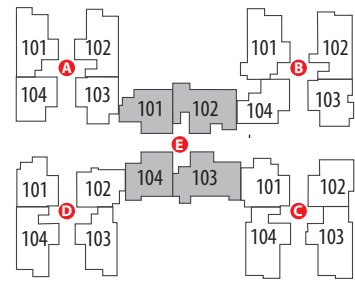

FLOOR PLANS BLOCK-A (NARMADHA)

A-101, 3 BHK, 1490 Sft, EAST Facing

A-102, 3 BHK, 1530 Sft, WEST Facing

A-104, 2 BHK, 1140 Sft, EAST Facing

A-103, 2 BHK, 1175 Sft, WEST Facing

FLOOR PLANS BLOCK-B (GANGA)

B-101, 3 BHK, 1705 Sft, EAST Facing

D-101, 2 BHK, 1215 Sft, EAST Facing

D-102, 2 BHK, 1160 Sft, WEST Facing

C-104, 3 BHK, 1700 Sft, EAST Facing

C-103, 3 BHK, 1705 Sft, WEST Facing

D-104, 3 BHK, 1580 Sft, EAST Facing

D-103, 3 BHK, 1445 Sft, WEST Facing

FLOOR PLANS BLOCK-D (KAVERI)

FLOOR PLANS BLOCK-E (GODHAVARI)

E-101, 2 BHK, 1335 Sft, EAST Facing

E-102, 3 BHK, 1715 Sft, WEST Facing

ISOMETRIC VIEWS BLOCK-A (NARMADHA)

A-101, 3 BHK, 1490 Sft, EAST Facing

A-102, 3 BHK, 1530 Sft, WEST Facing

E-104, Type:2 BHK, 1375 Sft, NORTH Facing

E-103, 3 BHK, 1765 Sft, NORTH Facing

A-104, 2 BHK, 1140 Sft, EAST Facing

A-103, 2 BHK, 1175 Sft, WEST Facing

ISOMETRIC VIEWS BLOCK-E (GODHAVARI)

E-101, 2 BHK, 1335 Sft, EAST Facing